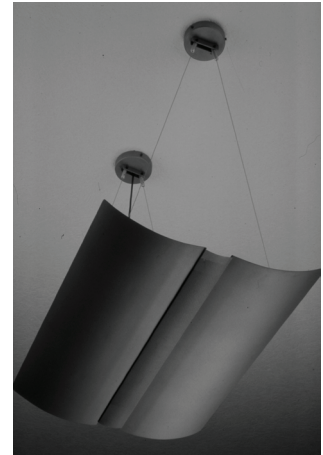

Era pendant

Description	Pendant Uplight
Features	Punched metal Downlight Slots
Lamp Type	PL-L 2G11
Lamp Power	4x55W max
Beam	Symmetrical
Ballast Type	High Frequency Electronic
Construction	Mild Steel
Finishes	Powder Coated
Options	Dimmable, Emergency Version

<u>Model</u>	<u>Lamp</u>
ERA.P440.H	4x40W PL-L
ERA.P455.H	4x55W PL-L

<u>Finish Suffix</u>	<u>Option Suffix</u>
WH Satin White	DR Dimmable 1-10V
SG Silver Grey (RAL 9006)	DSD Dimmable Digital/Switch Dim
	DD Dimmable Dali
	E s/c Emergency Pack